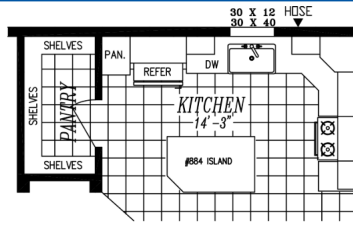

# The Majestic 9596

3 Bedrooms | 2 Bathrooms | 1,862 sq ft

OPT. 48 x 72 SHWR.

OPT. KITCHEN W/ PANTRY

OPT. BDRM.-4 IPO LG. UTILITY

FRONT SIDEWALL

FRONT ENDWALL

REAR ENDWALL