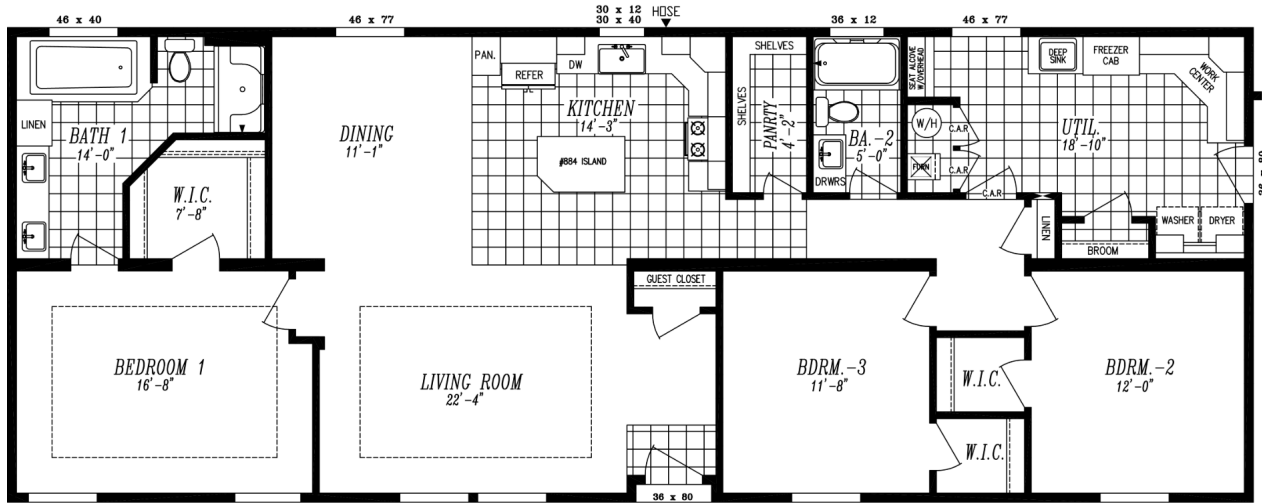

# The Majestic 9596

3 Bedrooms | 2 Bathrooms | 1,862 sq ft

OPT. 48 x 72 SHWR.

OPT. KITCHEN W/ PANTRY

OPT. BDRM.-4 IPO LG. UTILITY

FRONT SIDEWALL

FRONT ENDWALL

REAR ENDWALL

REAR SIDEWALL

# The Majestic 9596

3 Bedrooms | 2 Bathrooms | 1,862 sq ft

## DELUXE PRIMARY BATH

- ✓ 60" Walk In Shower with Frameless Door
- ✓ Linen Storage
- ✓ Dual Rectangular Sinks
- ✓ 6' Rectangular Soaking Tub