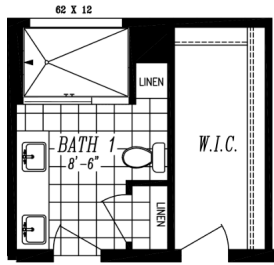

# The Majestic 9596

3 Bedrooms | 2 Bathrooms | 1,862 sq ft

OPT. 48 x 72 SHWR.

OPT. KITCHEN W/ PANTRY

OPT. BDRM.-4 IPO LG. UTILITY

FRONT SIDEWALL

FRONT ENDWALL

REAR ENDWALL

REAR SIDEWALL

# The Majestic 9596

3 Bedrooms | 2 Bathrooms | 1,862 sq ft

## DELUXE PRIMARY BATH

- ✓ 60" Walk In Shower with Frameless Door
- ✓ Linen Storage
- ✓ Dual Rectangular Sinks
- ✓ 6' Rectangular Soaking Tub