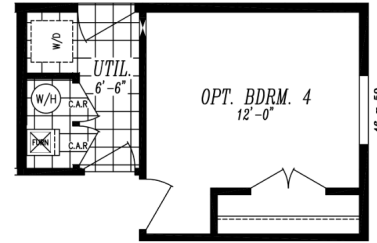

# The Majestic 9596

3 Bedrooms | 2 Bathrooms | 1,862 sq ft

OPT. 48 x 72 SHWR.

OPT. KITCHEN W/ PANTRY

OPT. BDRM.-4 IPO LG. UTILITY

FRONT SIDEWALL

FRONT ENDWALL

REAR ENDWALL

# The Majestic 9596

3 Bedrooms | 2 Bathrooms | 1,862 sq ft

## DELUXE PRIMARY BATH

- ✓ 60" Walk In Shower with Frameless Door
- ✓ Linen Storage
- ✓ Dual Rectangular Sinks
- ✓ 6' Rectangular Soaking Tub